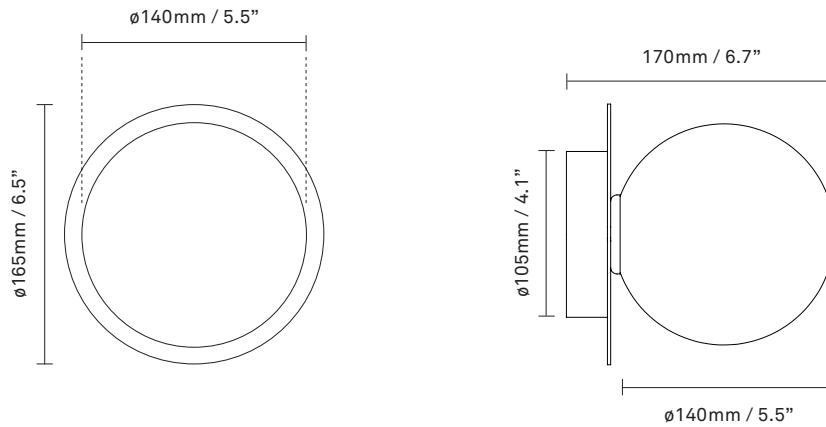

# NUURA

**LIILA 1 OUTDOOR**  
**black / opal**

Design: Sofie Refer, 2022

**Liila 1 Outdoor** is a wall and ceiling lamp to be installed on the facades of your home, either by the front door or on the ceiling of the front porch. Liila 1 Outdoor consists of a round metal sheet in a black powder coating and a mouth-blown glass globe in opal white. The organic design and contrasting materials create a classic and timeless choice of outdoor lighting.

Explore the rest of the **Liila collection** on our website, [here](#)

**Product no.:** EU - 2046011

**Certifications:** CE, IP54, Class I

**Type:** Wall / ceiling light - outdoor

**Cleaning:** Use a soft dry cloth to clean the product.  
Do not use household cleaners.

**Colour:** Glass: opal / Metal: black

**Materials:** Powder-coated metal, mouth-blown glass

**Light source:** Socket: G9  
Max wattage: 7W LED  
Voltage (V): 220-240V / 120V

**Dimensions:** 165mm / 6.5in x 170mm / 6.7in  
Ceiling plate:  $\varnothing$ 105mm / 4.1in  
Glass:  $\varnothing$ 140 / 5.5in

**See recommended light source [here](#)**

**Weight:** Armature + glass: 540g

**Light sources not included**

**Packaging:** Dimensions: L: 340mm / 13.3in x  
W: 190mm / 7.4in x H: 180mm / 7in  
Weight: 460g  
Total weight incl. product: 1010g  
Number of parcels: 1  
Material: Brown cardboard