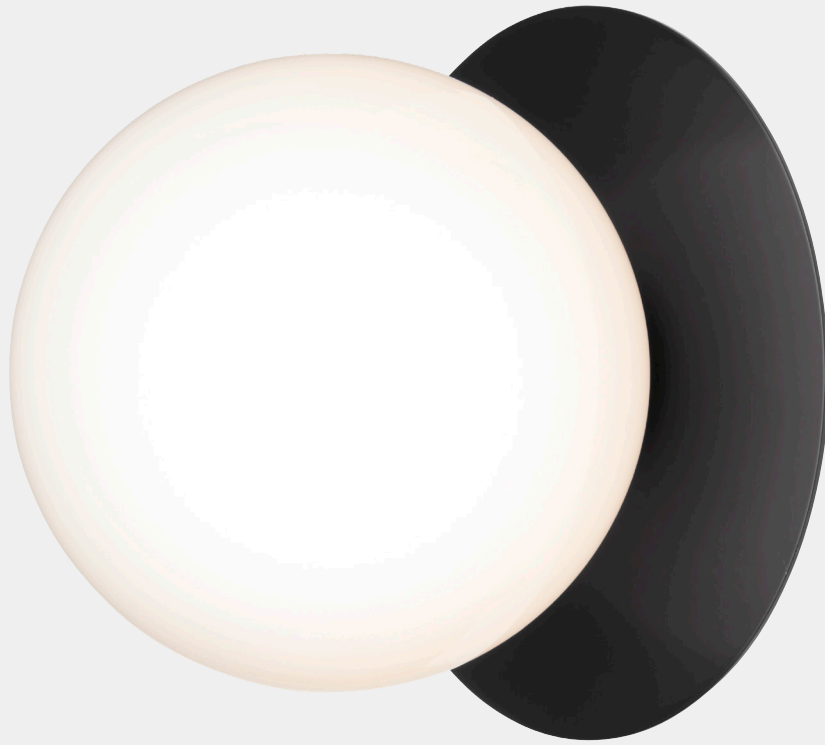

# NUURA

**LIILA 1 OUTDOOR**  
**black / opal**

Design: Sofie Refer, 2022

**Liila 1 Outdoor** is a wall and ceiling lamp to be installed on the facades of your home, either by the front door or on the ceiling of the front porch. Liila 1 Outdoor consists of a round metal sheet in a black powder coating and a mouth-blown glass globe in opal white. The organic design and contrasting materials create a classic and timeless choice of outdoor lighting.

Explore the rest of the **Liila collection** on our website, [here](#)

**Product no.:** EU - 2046011

**Certifications:** CE, IP54, Class I

**Type:** Wall / ceiling light - outdoor

**Cleaning:** Use a soft dry cloth to clean the product.  
Do not use household cleaners.

**Colour:** Glass: opal / Metal: black

**Materials:** Powder-coated metal, mouth-blown glass

**Light source:** Socket: G9  
Max wattage: 7W LED  
Voltage (V): 220-240V / 120V

**Dimensions:** 165mm / 6.5in x 170mm / 6.7in  
Ceiling plate:  $\varnothing$ 105mm / 4.1in  
Glass:  $\varnothing$ 140 / 5.5in

**See recommended light source [here](#)**

**Weight:** Armature + glass: 540g

**Light sources not included**

**Packaging:** Dimensions: L: 340mm / 13.3in x  
W: 190mm / 7.4in x H: 180mm / 7in  
Weight: 460g  
Total weight incl. product: 1010g  
Number of parcels: 1  
Material: Brown cardboard